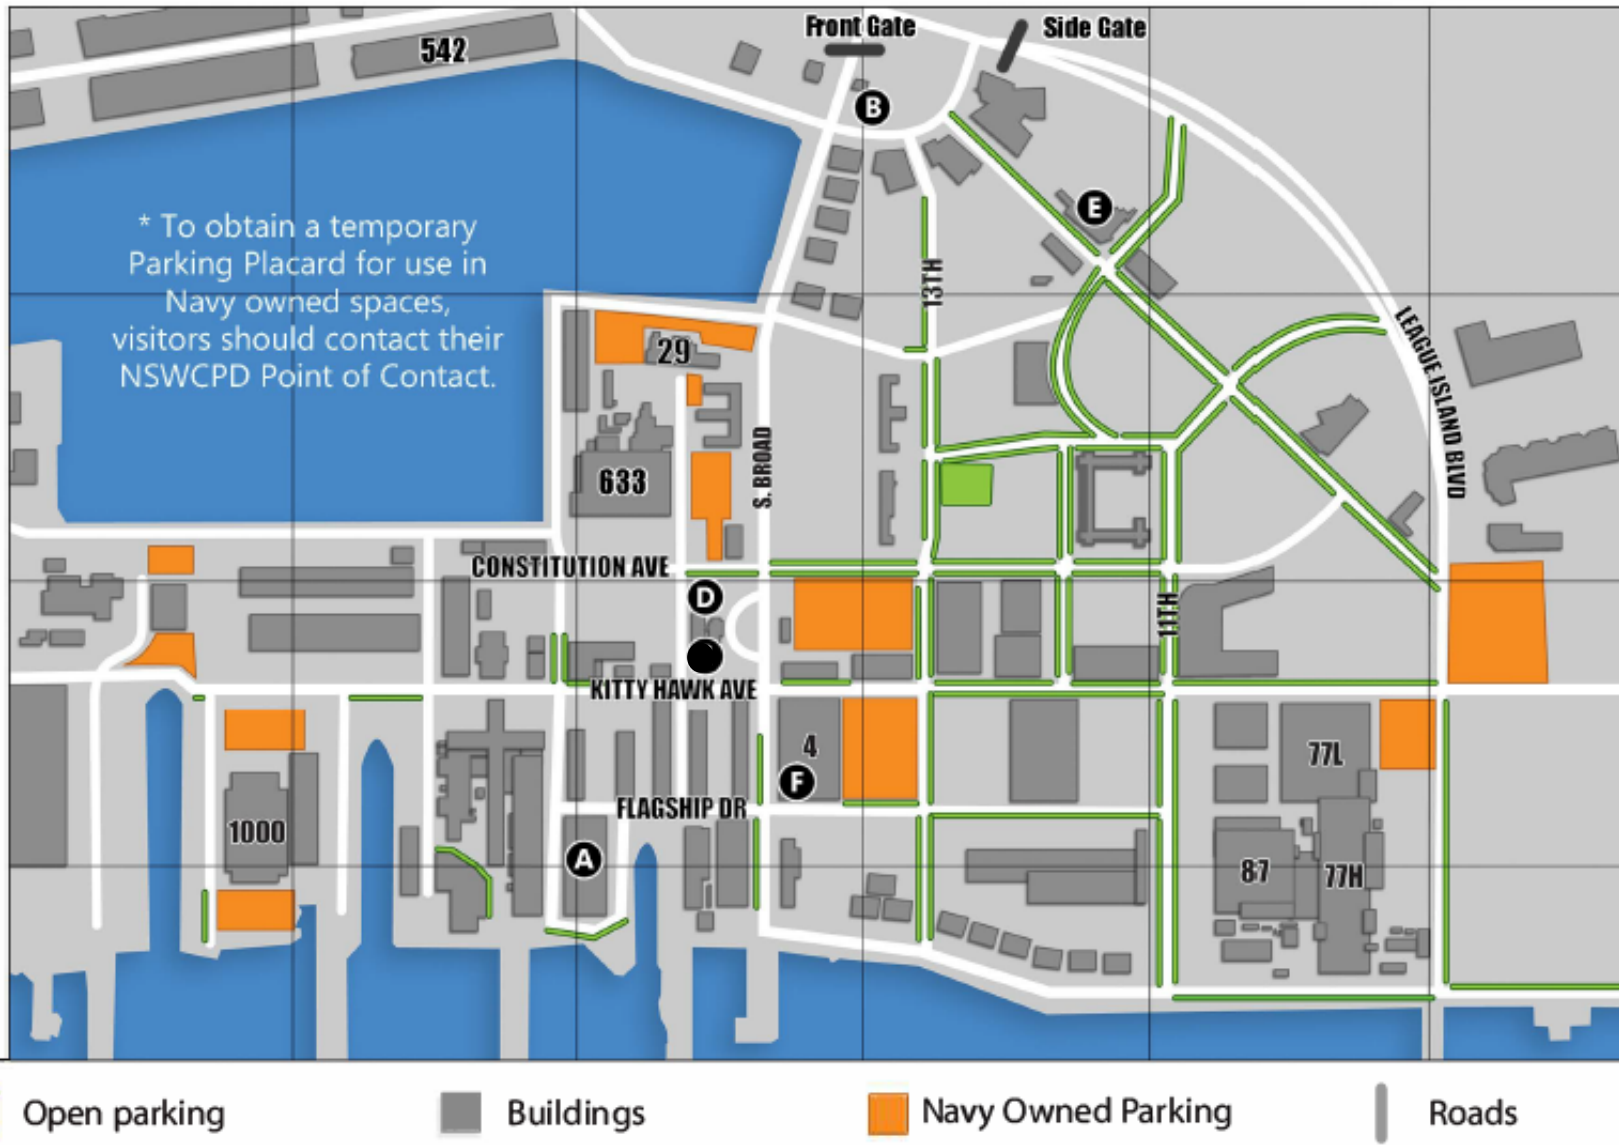

**Directions from airport:**

I-95 north to Broad Street/Pattison Avenue (Exit 17). At the first light, turn left onto Zinkoff Boulevard. Turn left onto South Broad Street, staying in the center two lanes. Follow Broad Street south to Philadelphia Navy Yard's main gate.

**Directions from 30th Street Amtrak Station:**

Enter onto the Schuylkill Expressway (I-76 east) from West Schuylkill Avenue/29th Street, which is in front of the train station. Follow I-76 east to Exit 45, Broad Street south. Follow Broad Street south to the Philadelphia Navy Yard's main gate.

## Area Lodging

### On-site Dining

- A. Shop 543/The Frog**  
S. 16th St. & Flagship Dr.
- B. Bar Amis**  
4503 S. Broad St.
- D. DiNic's**  
S. 15th St. & Kitty Hawk Ave.

- E. The Bistro/Courtyard Marriott**  
1001 Intrepid Ave.
- F. Sunshine Cafe**  
Inside Building 4